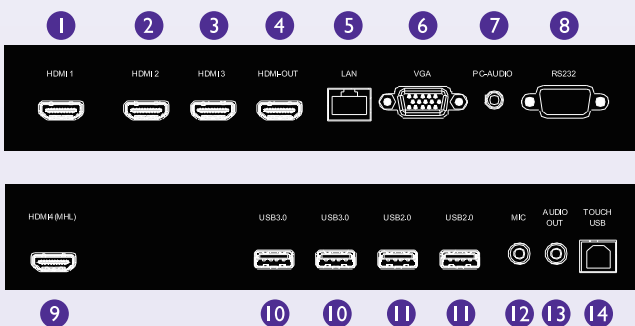

- **Floating Tool**

EZWrite 4.1's floating toolbar is compatible with any input source and Android applications. The floating on-screen menu lets you immediately access a range of functions, including print screen, screen capture, eraser, pen and whiteboard by placing two fingers on the screen. It helps increase learning efficiency in the classroom.

### Hassle-Free Maintenance

- **MDA Software**

Multiple Display Administrator (MDA) creates hassle-free maintenance for IT personnel to remotely control the general display settings of IFPs and schedule their on/off times.

## Input and Output Terminals

- |                      |                           |
|----------------------|---------------------------|
| 1 HDMI Input 1 (2.0) | 9 HDMI Input 4 (MHL)(2.0) |
| 2 HDMI Input 2 (2.0) | 10 USB 3.0                |
| 3 HDMI Input 3 (2.0) | 11 USB 2.0                |
| 4 HDMI Output        | 12 Microphone             |
| 5 LAN                | 13 Audio output           |
| 6 VGA Input          | 14 Touch USB port         |
| 7 Audio Input        |                           |
| 8 RS232 Input        |                           |